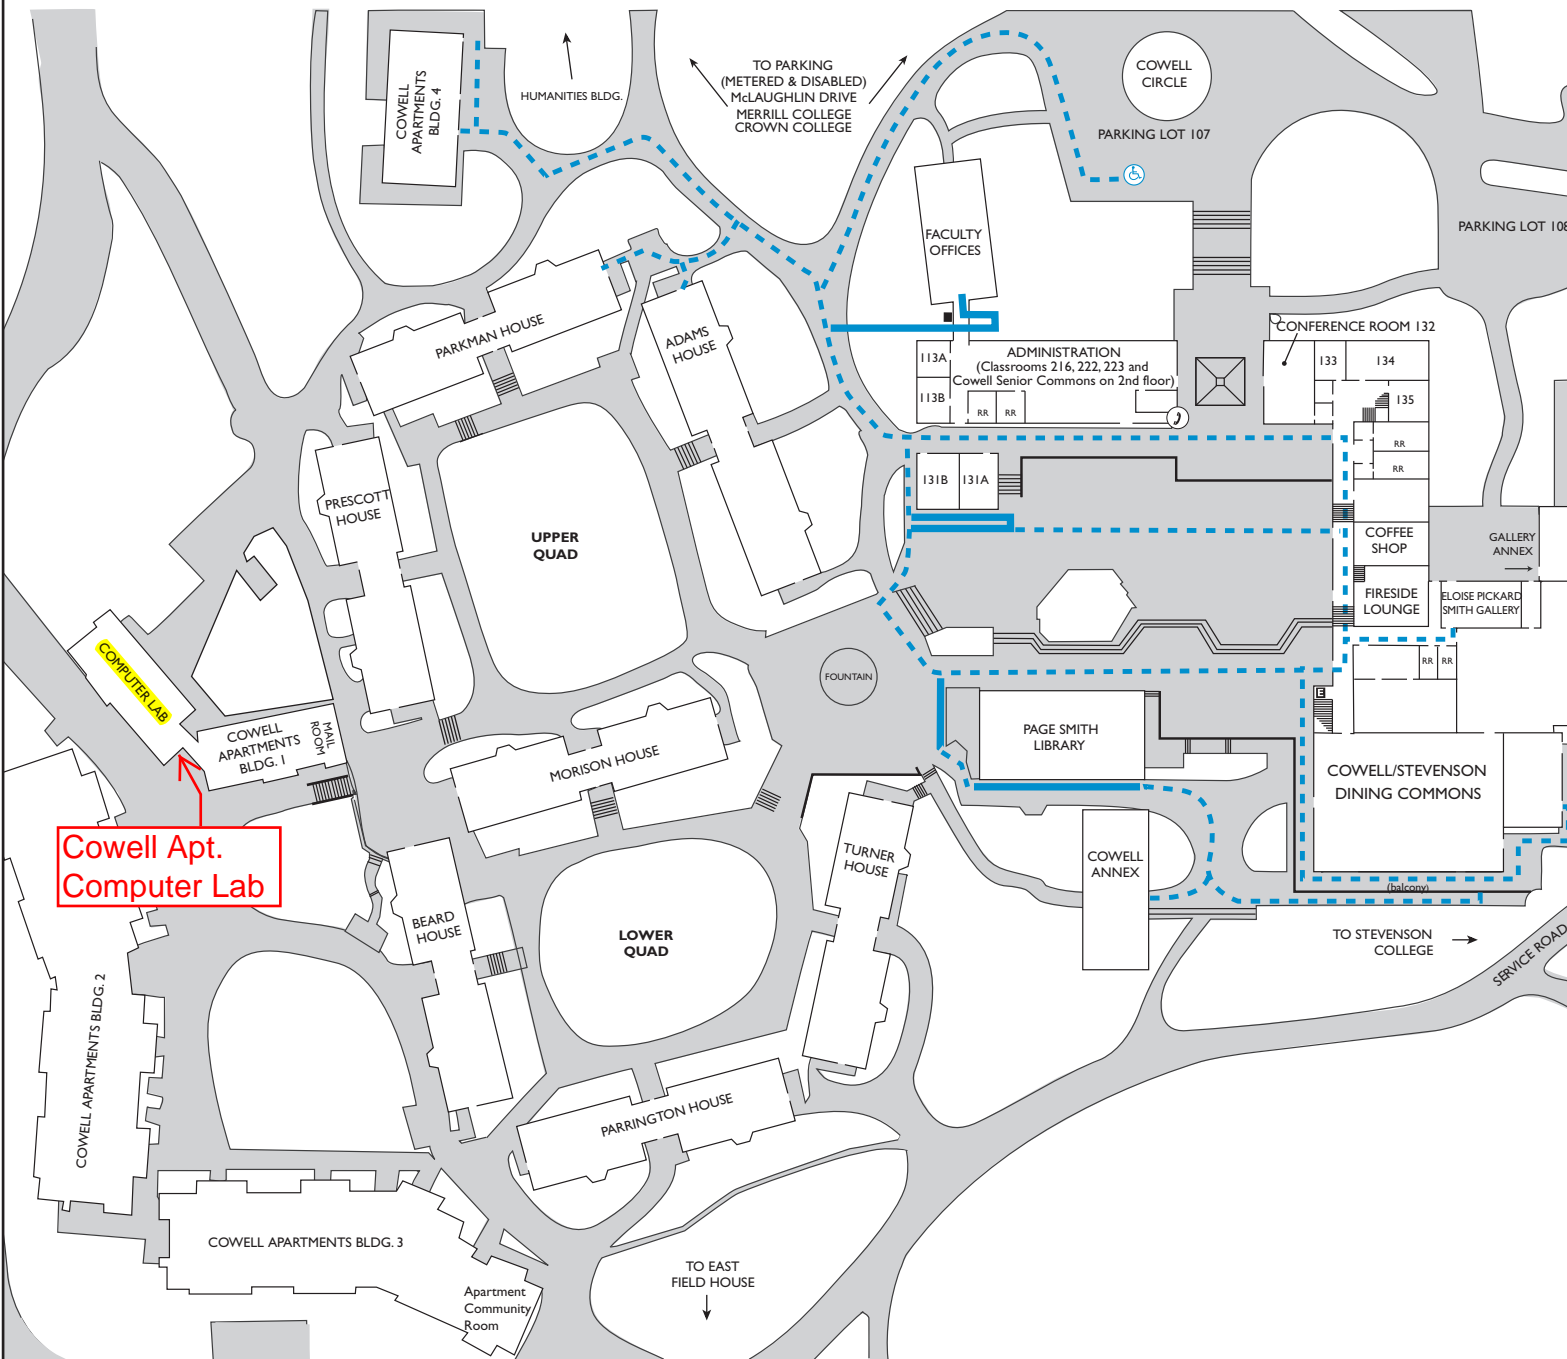

COWELL COLLEGE

**Cowell Apt.
Computer Lab**

- Disabled parking space
- Disabled access path
- Disabled access ramp
- Power-assisted doors
- Emergency blue light phone
- Public phone
- Metered parking
- Campus shuttle stop
- Santa Cruz Metro bus stop
- Stairs
- Elevator
- Restrooms

REV 9/11