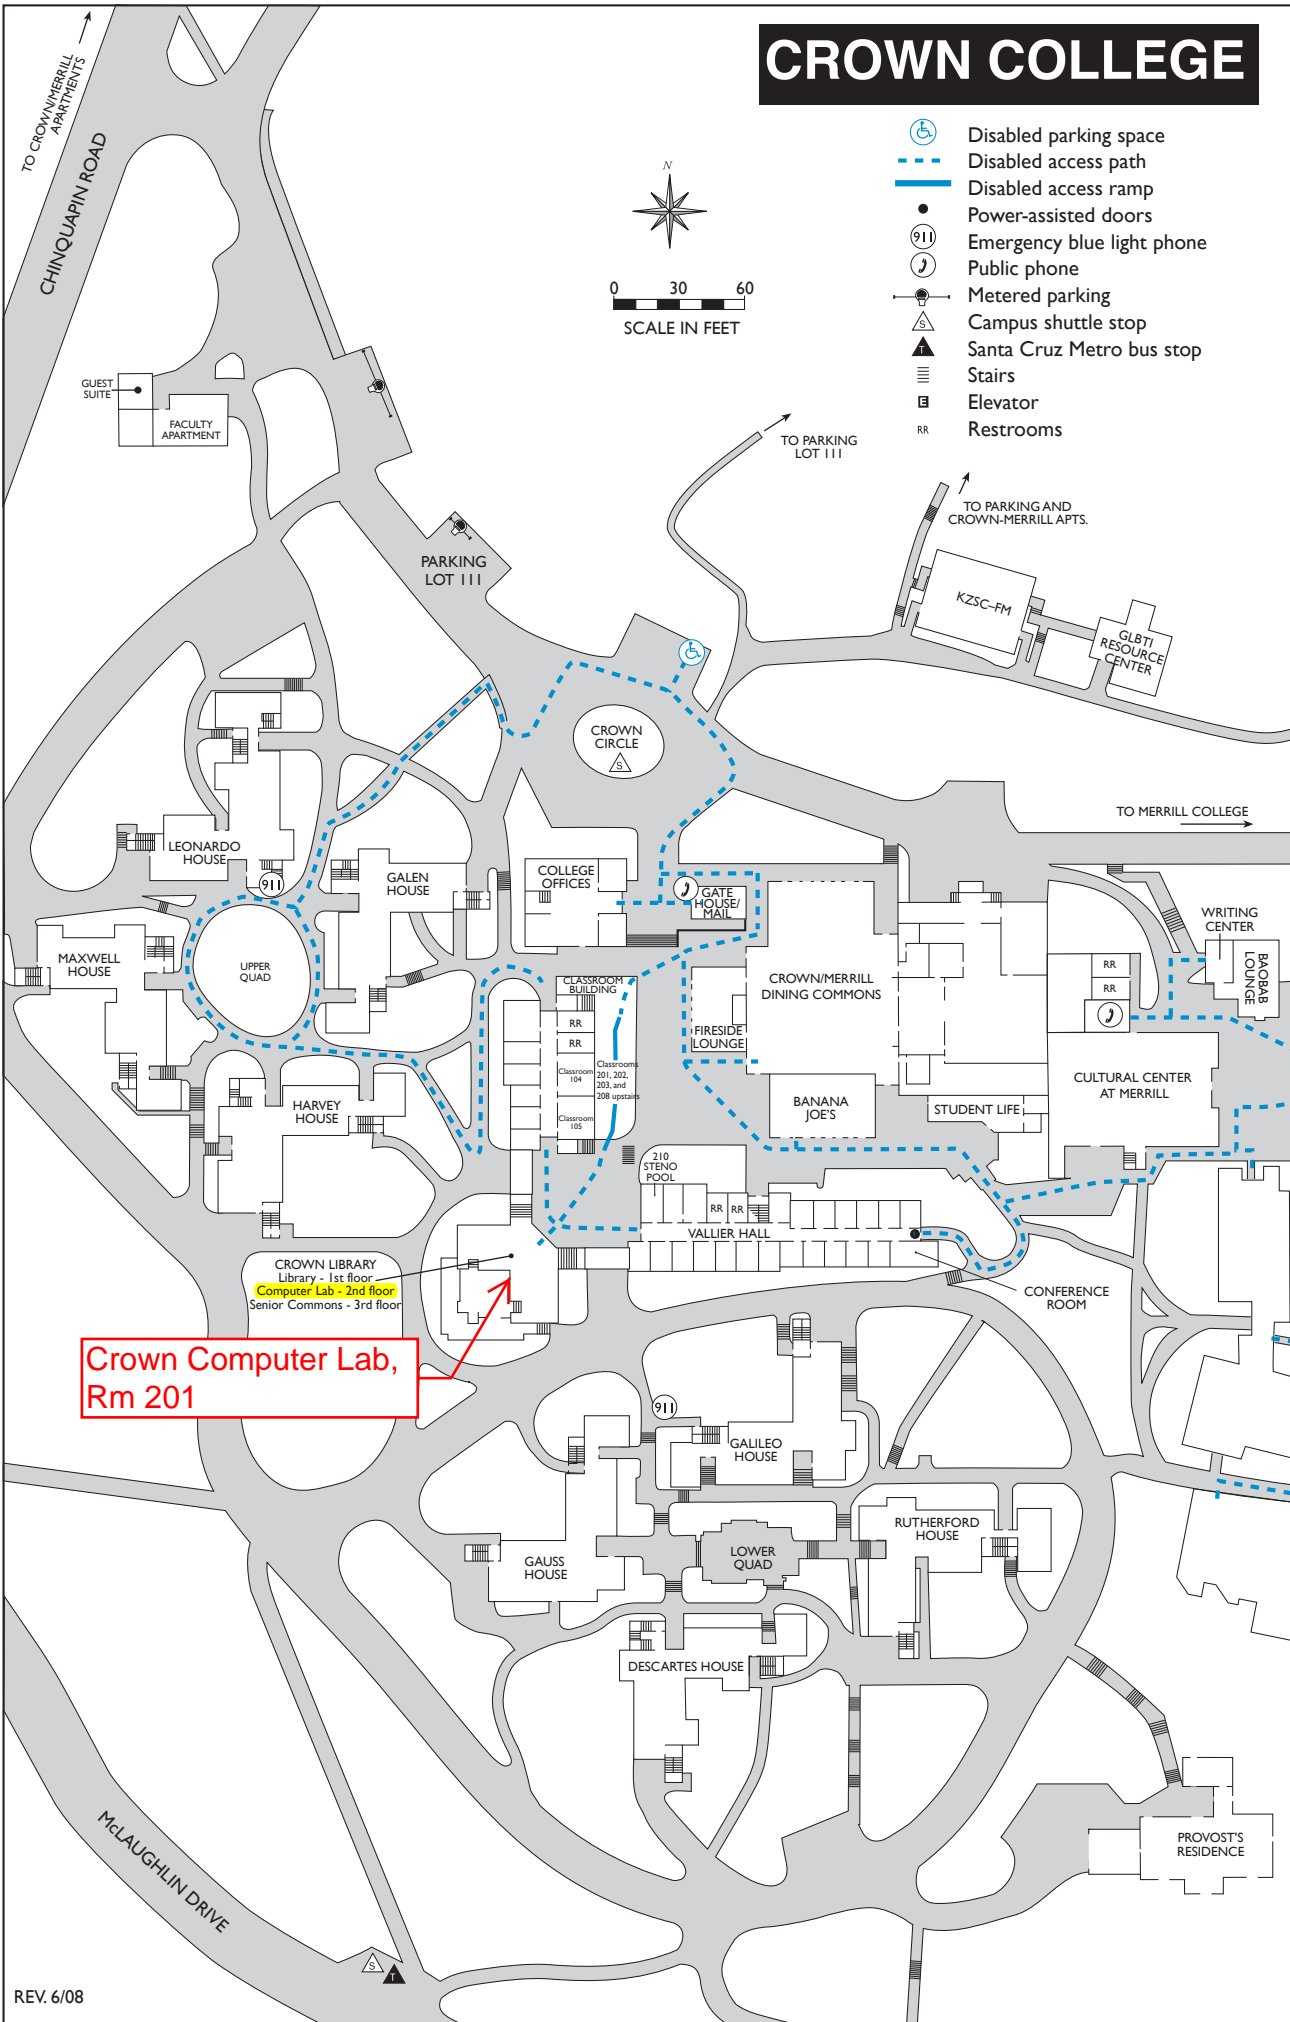

CROWN COLLEGE

TO CROWN/MERRILL APARTMENTS
CHINQUAPIN ROAD

- Disabled parking space
- Disabled access path
- Disabled access ramp
- Power-assisted doors
- Emergency blue light phone
- Public phone
- Metered parking
- Campus shuttle stop
- Santa Cruz Metro bus stop
- Stairs
- Elevator
- Restrooms

**Crown Computer Lab,
Rm 201**

CROWN LIBRARY
Library - 1st floor
Computer Lab - 2nd floor
Senior Commons - 3rd floor